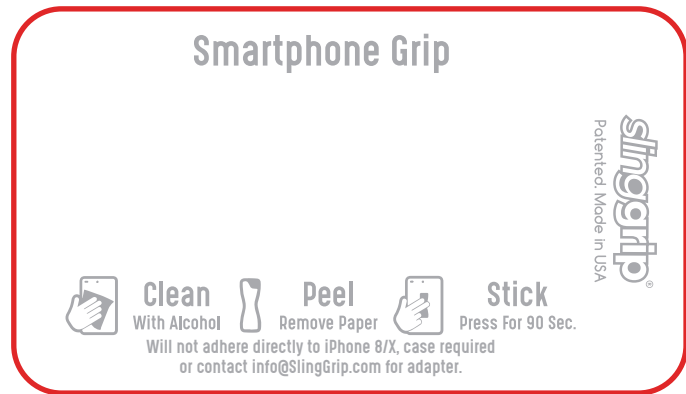

3.5 x 3.5 Marketing Cards

PRODUCT SIDE

BRANDED SIDE *Red cut lines will not print

-  – Edge Of Cards
-  – Safe Area
-  – Bleed Area

2 x 3.5 Business Cards

PRODUCT SIDE

BRANDED SIDE

***Red cut lines will not print**

-  – Edge Of Cards
-  – Safe Area
-  – Bleed Area